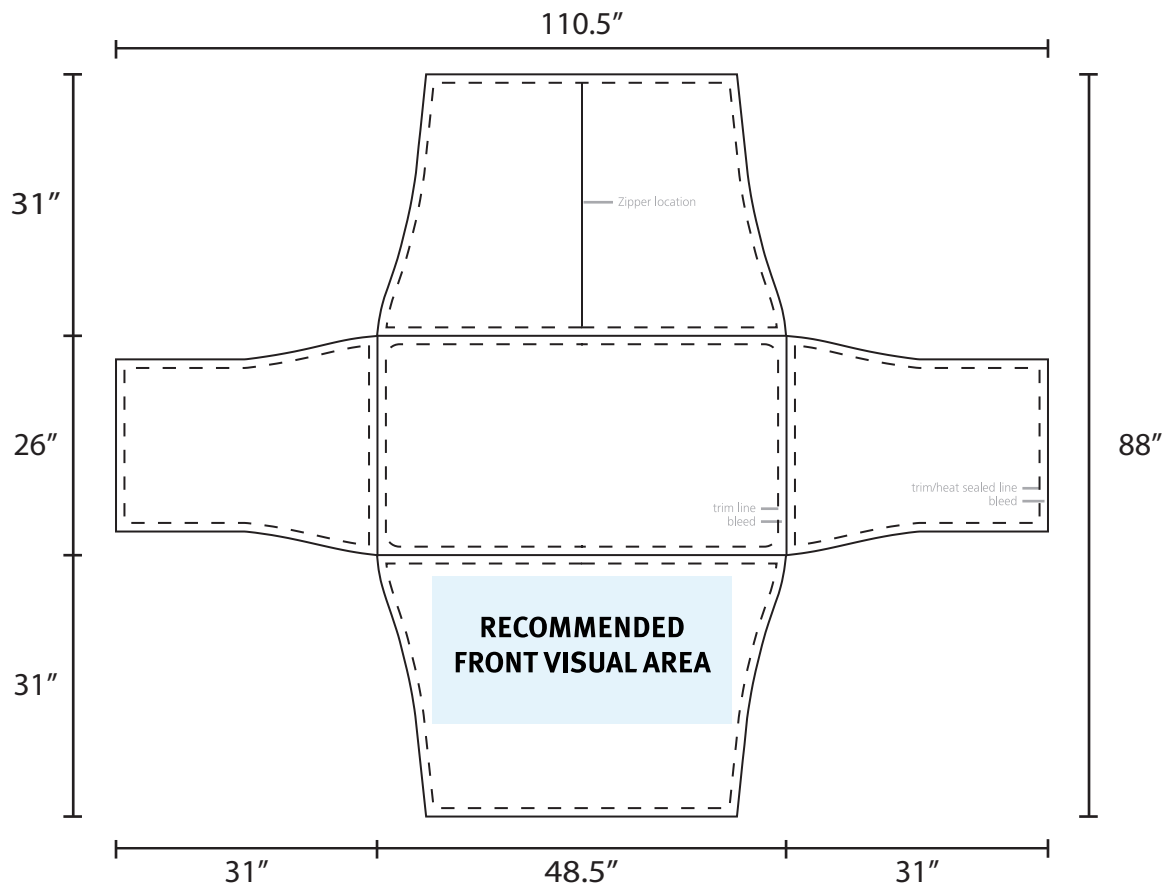

Table Throw (4ft - 4 Sided Closed Back)

Graphic Specifications

- 150 dpi
- CMYK
- Actual Size
- JPEG/TIFF file

*Design Tips:

Limit Gradient Effects

We don't suggest you to use any gradient effect because when you look closely to the print, you will see transition lines. If you really need to use it, our acceptance level is looking from 2 meters away, the transition lines would be barely visible. Please contact us for further clarification.